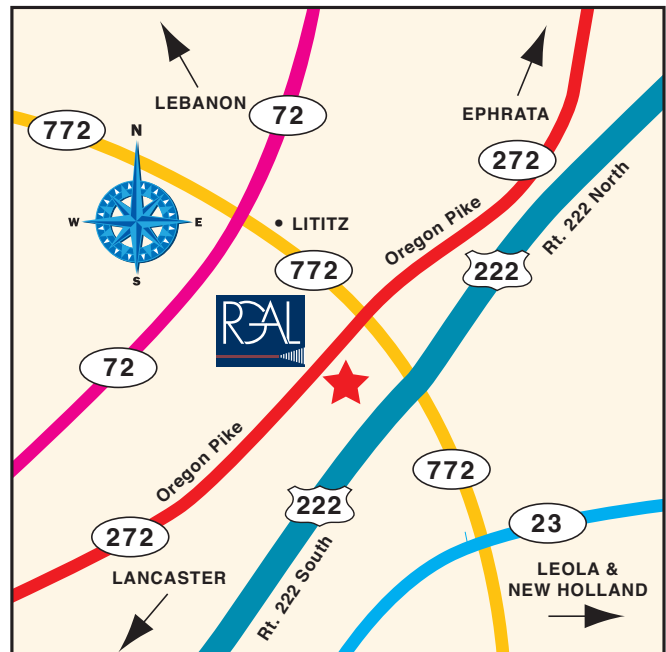

From South (Lancaster): Take Rt. 222 North to Rt. 772/Brownstown Exit. Turn right at the light at the exit ramp and then left at the second light onto Oregon Pike/Rt. 272. Travel 2/10th mile from the intersection of Rt. 772 and Rt. 272 and turn left into Brownstown Commons (4140 Oregon Pike). The RGAL office is located in the far right of this development.

From East (Lititz): Take Rt. 772 east to the Oregon Pike/Rt. 272 intersection. Turn right at the intersection of Rt. 772 and Rt. 272. Travel 2/10th of a mile and turn left into Brownstown Commons (4140 Oregon Pike). The RGAL office is located in the far right of this development.

From Northeast (Lebanon): Take Rt. 72 South. Merge onto Rt. 322 East toward Ephrata for 15 miles. Come through town of Lincoln, merge right onto Rt. 272 South. Continue 4.4 miles to traffic light. Continue through light and travel 2/10th mile and turn left into Brownstown Commons (4140 Oregon Pike). The RGAL office is located in the far right of the development.

From West (Leola/New Holland): Take Rt. 23 west to Glen Brook Rd./Rt. 772. Turn right and continue on Rt. 772 until the Rt. 772/Rt. 272 intersection. Turn left at the intersection of Rt. 772/Rt. 272. Travel 2/10th mile and turn left into Brownstown Commons (4140 Oregon Pike). The RGAL office is located in the far right of the development.

2104 HARRISBURG PIKE • SUITE 300, P.O. BOX 3200 • LANCASTER, PA 17604-3200
4140 OREGON PIKE • EPHRATA, PA 17522

717-544-3400 • www.rgal.com